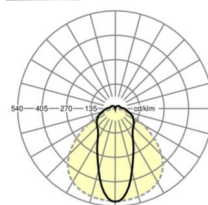

LIGHTING TECHNOLOGY

Placement	LED, Colour rendering/Light colour CRI ≥ 80 / 4000K
Colour tolerance (MacAdam)	3SDCM
Photobiological safety (Luminaire)	RG1
Nominal luminous flux	4347lm
Nominal luminous flux-emergency lighting mode	925lm
LED service life	50000h L80/B10 (Tq 25°C)
Luminaire luminous efficiency	170lm/W
Beam angle	45° (C0) / 100° (C90)
UGR lat./long.	21.9 / 21.8

MECHANICS

Housing colour	traffic white RAL 9016
Dimensions (LxWxDxH)	1531mm x 63mm x 54mm
Weight (net)	2.4kg
Type of installation	Mounting rail system installation, Light structure

DEEP-LINK

<https://www.regiolum.de/en/article/19155007010>

Reference	LED 5000lm 840
ηLB	100 %
Φ ↓/↑	90 % / 10 %
UGR lat./long.	21.9 / 21.8

Dimensions

L	1531 mm	Length
B	63 mm	Width
H	54 mm	Height
